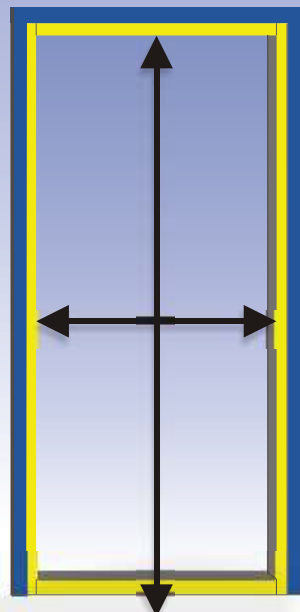

SOLAR

Phone +358 8 4694 100 Fax +358 8 463 770
solar@solar.fi
www.solar.fi